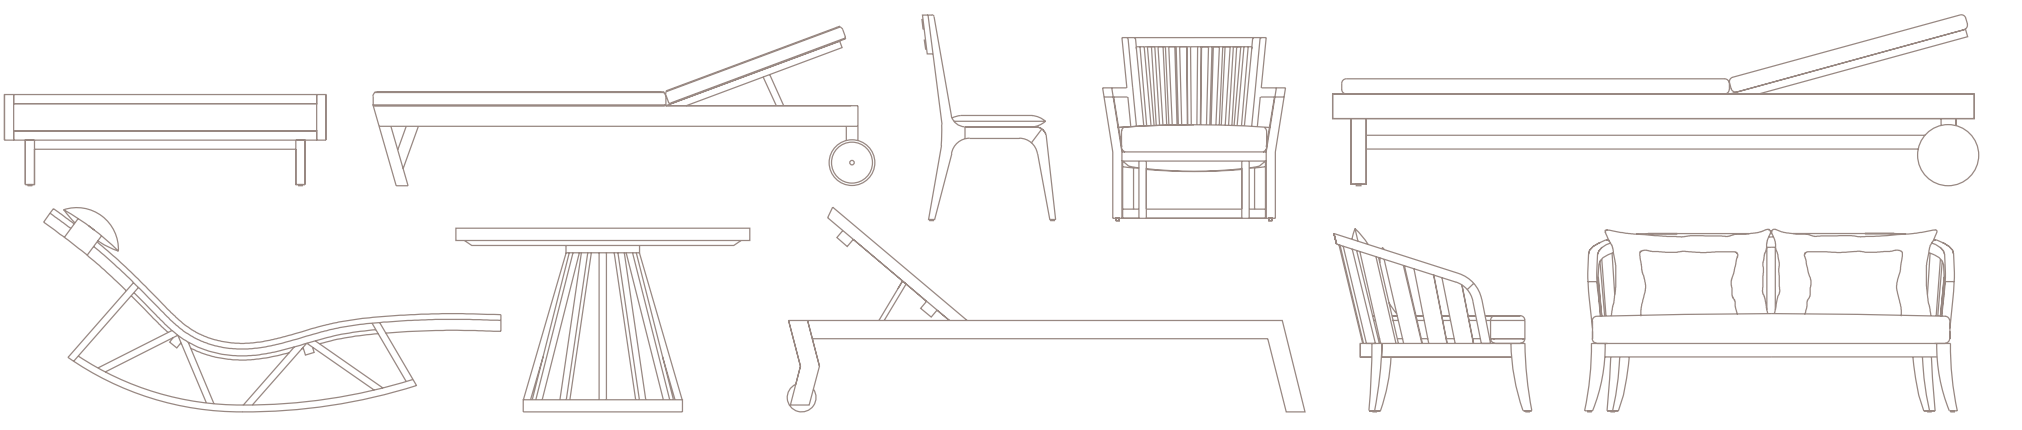

SVLK
INDONESIA
91-SIC-04.02-LVLK-007-IDN

Warisan™
Hospitality and Residential Furniture since 1989
www.warisan.com