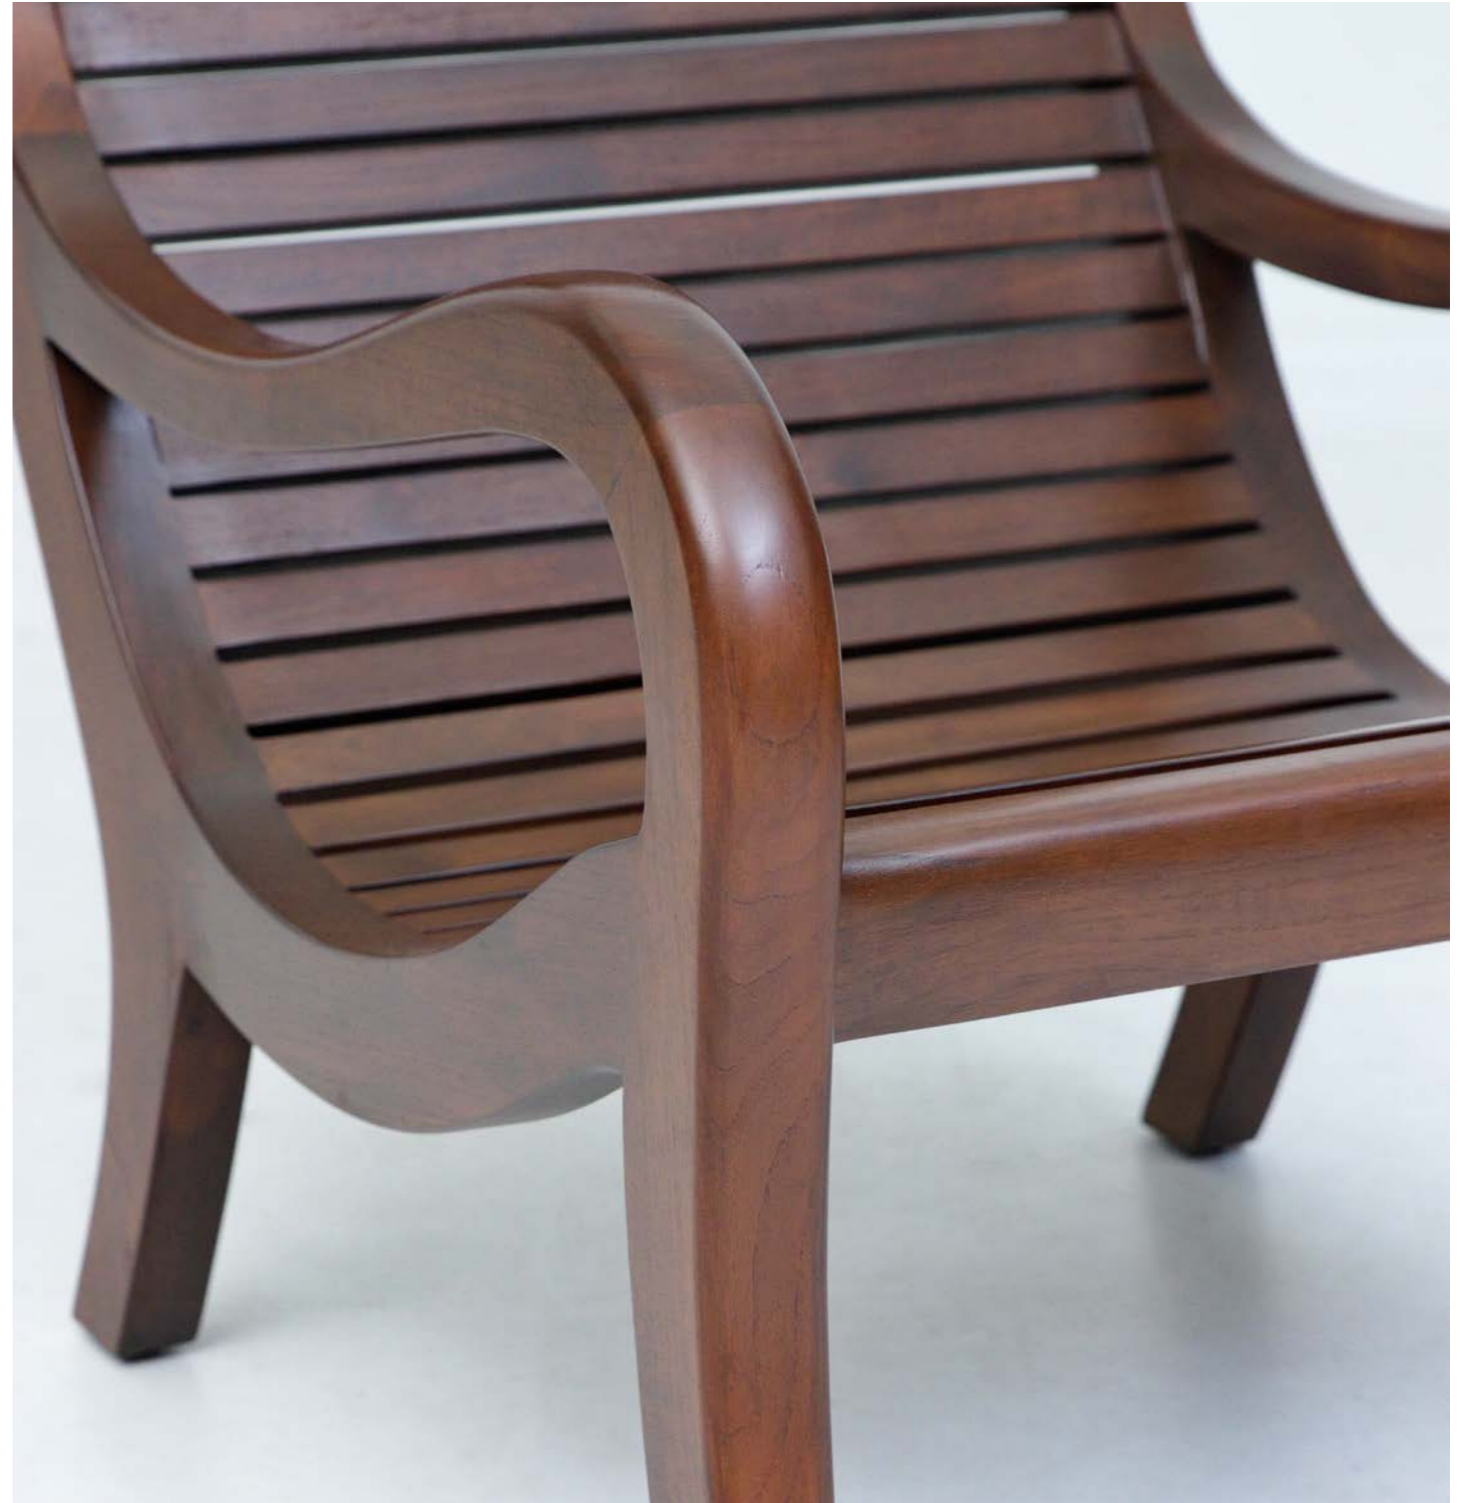

KUDUS LAZY CHAIR | CL.LC5

KUDUS OTTOMAN | CL.OT5

DUO CHEST OF DRAWER | C.CD39

WONOSOBO DAYBED | R.DB4  
WONOSOBO C-SIDE TABLE | R.ST4

WONOSOBO C-SIDE TABLE | R.ST4

SERVICE TRAY-B | A.T5-B  
RUSTIC LUGGAGE RACK | A.BLR2  
NAGA TOWEL RACK | ABTR1  
WARISAN LAZY CHAIR | CL.LC1