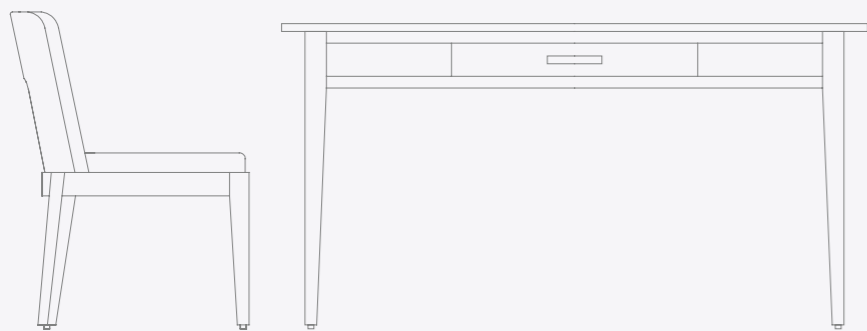

BASIC 4 POSTER BED | see index p: 39

BASIC BED SIDE TABLE | see index p: 40

BASIC LUGGAGE BENCH | see index p: 39

KACHA CHEST OF DRAWER | see index p: 42

FRENCH POLISH DESK | see index p: 41

BELLA ARMCHAIR | see index p: 38

TEABU LEATHER BACK CHAIR | see index p: 38

BASIC DESK WITH MID DRAWER

& 2 SHELVES | see index p: 42

JALAN DESK | see index p: 41

JALAN CHAIR | see index p: 38

INDEX

| CHAIR | NAME | CODE | SIZE (W/D/H) cm | PAGE # |
|---|-------------------------------------|---------|------------------|---------|
|  | TEABU LEATHER BACK CHAIR | C.C51B | 50 X 60.6 X 81 | 34 |
|  | JALAN CHAIR | C.C53 | 54 X 62 X 80 | 36 |
|  | BELLA ARMCHAIR | C.AC68 | 65.6 X 61.6 X 87 | 32 + 33 |
|  | SKANDI EASY CHAIR | C.EC76 | 65 X 73.8 X 74 | 9 |
|  | LOUNGE CHAIR | C.LC80 | 73 X 93 X 100 | 10 + 11 |
|  | JALAN LOUNGE CHAIR RATTAN BACK REST | C.LC53B | 75 X 79 X 75 | 12 + 13 |
|  | KOROGATED LOUNGE CHAIR | C.LC52 | 80 X 75 X 75 | 14 + 15 |
|  | TAYO LOUNGE CHAIR | C.LC75 | 80 X 83 X 70.5 | 16 + 17 |