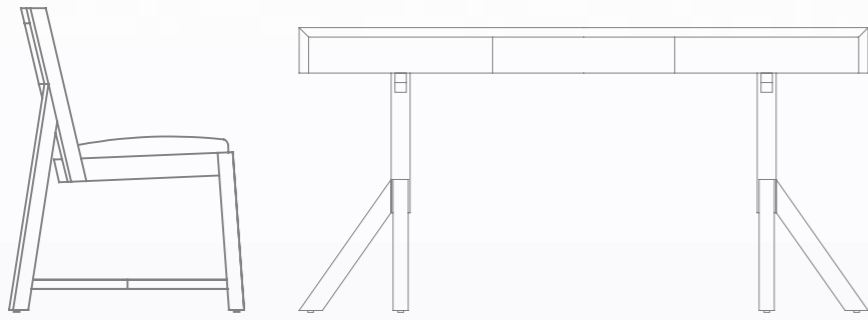

BASIC 4 POSTER BED | see index p: 39

BASIC BED SIDE TABLE | see index p: 40

BASIC LUGGAGE BENCH | see index p: 39

KACHA CHEST OF DRAWER | see index p: 42

FRENCH POLISH DESK | see index p: 41

BELLA ARMCHAIR | see index p: 38

TEABU LEATHER BACK CHAIR | see index p: 38

BASIC DESK WITH MID DRAWER

& 2 SHELVES | see index p: 42

JALAN DESK | see index p: 41

JALAN CHAIR | see index p: 38

INDEX

| CHAIR | NAME | CODE | SIZE (W/D/H) cm | PAGE # |
|---|-------------------------------------|---------|------------------|---------|
|  | TEABU LEATHER BACK CHAIR | C.C51B | 50 X 60.6 X 81 | 34 |
|  | JALAN CHAIR | C.C53 | 54 X 62 X 80 | 36 |
|  | BELLA ARMCHAIR | C.AC68 | 65.6 X 61.6 X 87 | 32 + 33 |
|  | SKANDI EASY CHAIR | C.EC76 | 65 X 73.8 X 74 | 9 |
|  | LOUNGE CHAIR | C.LC80 | 73 X 93 X 100 | 10 + 11 |
|  | JALAN LOUNGE CHAIR RATTAN BACK REST | C.LC53B | 75 X 79 X 75 | 12 + 13 |
|  | KOROGATED LOUNGE CHAIR | C.LC52 | 80 X 75 X 75 | 14 + 15 |
|  | TAYO LOUNGE CHAIR | C.LC75 | 80 X 83 X 70.5 | 16 + 17 |