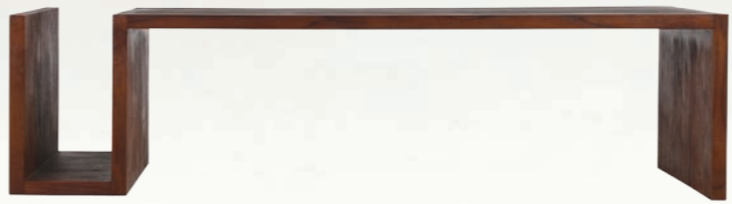

SKANDI EASY CHAIR | see index p: 38

SKANDI ROUND SIDE TABLE | see index p: 40

SKANDI 4 SQUARE COFFEE TABLE | see index p: 41

SKANDI SIDEBOARD | see index p: 42

EMBRACE 2 SEATER SOFA | see index p: 39

ALTO LOUNGE CHAIR | see index p: 38

EDG-E ROUND SIDE TABLE-C | see index p: 40

JALAN LOUNGE CHAIR - B | see index p: 38

JALAN SIDE TABLE | see index p: 40

KOROGATED LOUNGE CHAIR | see index p: 38

KOROGATED SIDE TABLE ROUND | see index p: 40