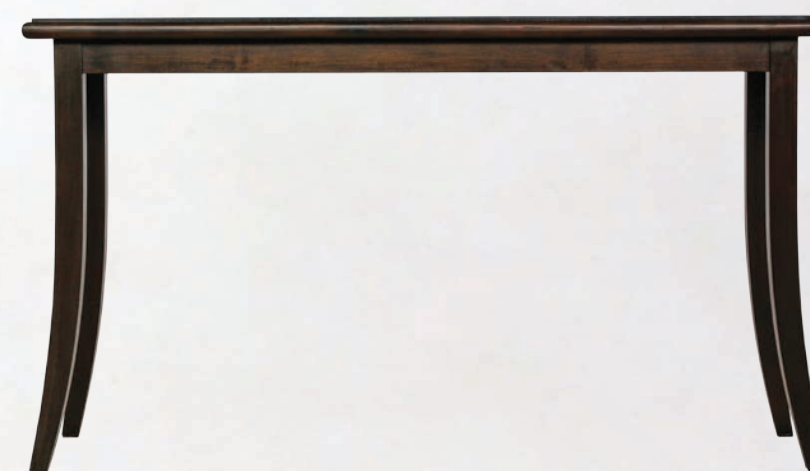

BAKAU WINE TABLE - 1 | see index p: 21

CARIBBEAN SOFA SMALL - 1 | see index p: 20

MAHE LOUNGE CHAIR | see index p: 20

JUJU SIDE BOARD - 1 | see index p: 20

ALWI EASY CHAIR | see index p: 20

SAUCER SIDE TABLE - TALL | see index p: 21

COLONIAL EASY CHAIR | see index p: 20

UNION WINE TABLE | see index p: 21

HALTON LOUNGE CHAIR | see index p: 20

HALTON SIDE TABLE | see index p: 21

JUJU CHEST OF DRAWER - 1 | see index p: 22

MAHE CONSOLE | see index p: 22

ROMANCE BED | see index p: 22

ROMANCE BED SIDE TABLE - 1 | see index p: 21

ROMANCE CHEST OF DRAWER | see index p: 22

JUJU BED EQ-1 | see index p: 22

JUJU BENCH MEDIUM -1 | see index p: 22

JUJU SIDE TABLE-1 | see index p: 21