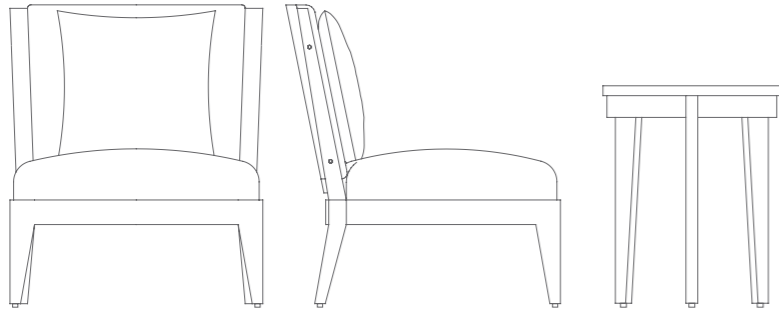

MOD-C SIDE TABLE ROUND | see index p: 36

LUN-KOON CONSOLE | see index p: 37

LUN-KOON LOUNGE CHAIR | see index p: 34

EDG-E SOFA -2 SEATER | see index p: 35

EDG-E SIDEBOARD - C | see index p: 38

INLAID COFFEE TABLE - MEDIUM | see index p: 36

EVY LOUNGE CHAIR | see index p: 34

EVY ROUND SIDE TABLE - A | see index p: 36

CUBULAR LOUNGE CHAIR | see index p:34

SANTAI EASY CHAIR | see index p: 34

JEJU SIDE TABLE | see index p: 36

RIKO SINGLE SOFA | see index p: 35