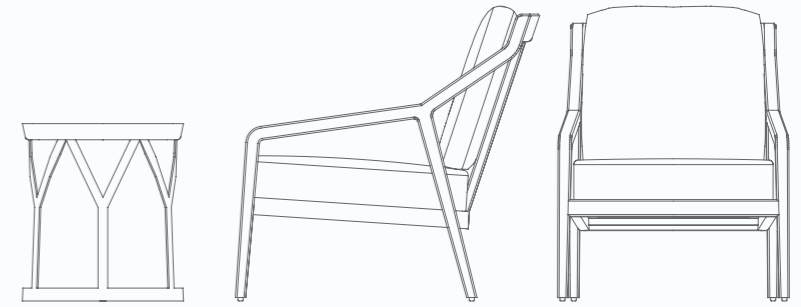

MOD-C SIDE TABLE ROUND | see index p: 36

LUN-KOON CONSOLE | see index p: 37

LUN-KOON LOUNGE CHAIR | see index p: 34

EDG-E SOFA -2 SEATER | see index p: 35

EDG-E SIDEBOARD - C | see index p: 38

INLAID COFFEE TABLE - MEDIUM | see index p: 36

EVY LOUNGE CHAIR | see index p: 34

EVY ROUND SIDE TABLE - A | see index p: 36

CUBULAR LOUNGE CHAIR | see index p:34

SANTAI EASY CHAIR | see index p: 34

JEJU SIDE TABLE | see index p: 36

RIKO SINGLE SOFA | see index p: 35