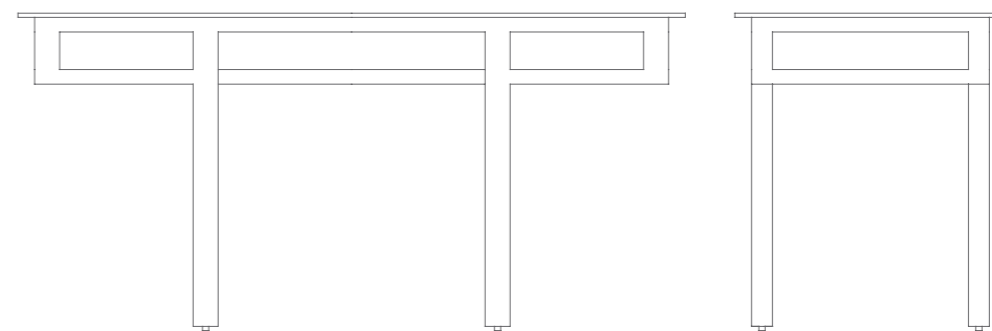

GROOVE CHEST OF DRAWERS | see index p: 37

CUBULAR BED - EQ | see index p: 35

MA BED SIDE TABLE | see index p: 36

MA CHEST OF DRAWER | see index p: 37

MOD 4 POSTER BED - EQ | see index p: 35

MOD BED SIDE TABLE | see index p: 36

MOD CHEST OF DRAWER | see index p: 37

EDG-E DESK-1 | see index p: 38

EDG-E CHAIR | see index p: 34

EVY DESK | see index p: 38

EVY ARMCHAIR | see index p: 34

INDEX

CHAIR	NAME	CODE	SIZE (W/D/H) cm	PAGE #
	EVY ARMCHAIR	C.AC72	60 X 63.5 X 80	31
	SANTAI EASY CHAIR	C.EC3-1.F	70 X 88 X 83	12
	EVY LOUNGE CHAIR	C.LC72	70 X 88 X 83	11
	CUBULAR LOUNGE CHAIR	C.LC49	85 X 80 X 78	10
	LUN-KOON LOUNGE CHAIR	C.LC45	76 X 76 X 75	6
	SKANDI CHAIR	C.C76	52 X 56.5 X 75	26 + 27
	EDG-E CHAIR	C.C43	50 X 57 X 80	29