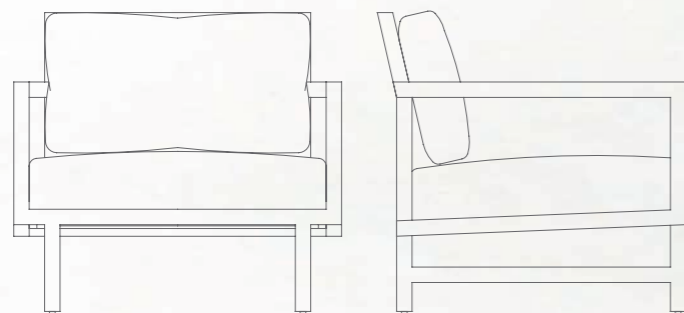

EVY ROUND SIDE TABLE - A | see index p: 36