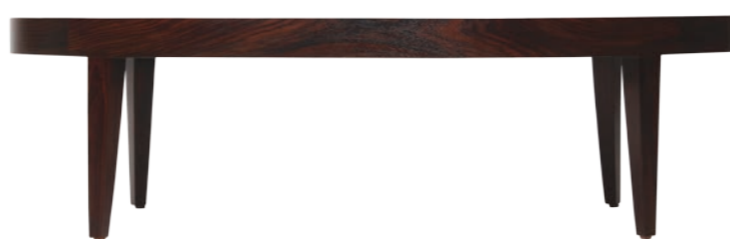

We hope you will enjoy exploring this new range.
For these and other contemporary items, peruse our data base while visiting www.warisan.com.

EDG-E SOFA - A 2 SEATER | see index p: 35

KACHA OVAL COFFEE TABLE-B | see index p: 37

MOD-C SIDE TABLE ROUND | see index p: 36

LUN-KOON CONSOLE | see index p: 37

LUN-KOON LOUNGE CHAIR | see index p: 34

EDG-E SOFA -2 SEATER | see index p: 35

EDG-E SIDEBOARD - C | see index p: 38

INLAID COFFEE TABLE - MEDIUM | see index p: 36

EVY LOUNGE CHAIR | see index p: 34

EVY ROUND SIDE TABLE - A | see index p: 36

CUBULAR LOUNGE CHAIR | see index p:34

SANTAI EASY CHAIR | see index p: 34

JEJU SIDE TABLE | see index p: 36

RIKO SINGLE SOFA | see index p: 35